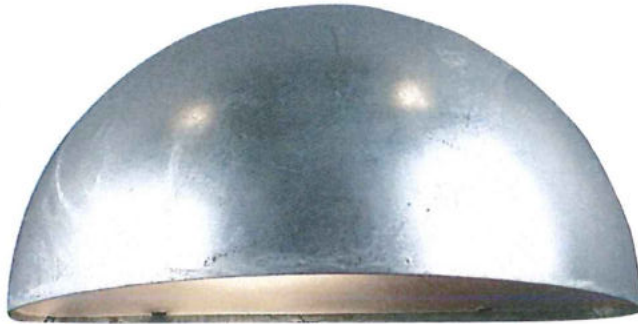

### Benämning:

Slim Zebra LED 11W 3000k

Slim Zebra LED 22W 3000k

Slim Zebra LED 11W 4000k

Slim Zebra LED 22W 4000k

Slim Zebra LED 11W **dim.** 3000k

Slim Zebra LED 22W **dim.** 3000k